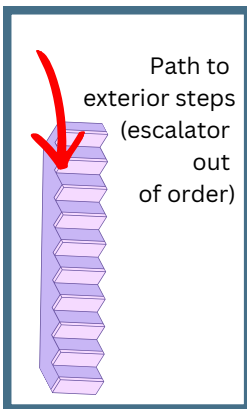

PARthenON ROOM 1

OLYMPIA ROOM 2

OLYMPIA ROOM 1

Vendors

ATRIUM

Tome Merch

REGISTRATION

Classic Center Facility Map

-Reading Bowl  
 -Book Talk

Make & Take

Embracing Ectotherms

Book Fair

**Site Map Legend**

- Information Center
- Restrooms
- Vending
- Automated External Defibrillators (AED)
- 300 North Thomas Street Building - Upper Level
  - Theatre Lobby
  - Ticket Office & Administration
  - Parking Deck Level 5
  - Loading Dock 1
- 300 North Thomas Street Building - Lower Level
  - Theatre-Orchestra Level
  - Parking Deck Level 2
  - Loading Dock 2 & 4
  - Multi-Modal Transit Center